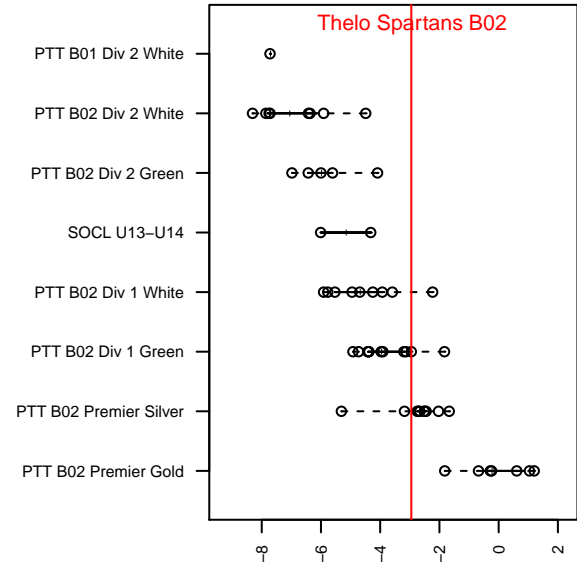

## Thelo Spartans B02

Thelo United Futbol  
 Milwaukie, OR  
 B02 total strength=954  
 attack=2.01 defense=1.44  
 fall league = PTT B02 Div 1 Green  
 spr league = Spr OYS B02 Div 1 Green

alt names used:  
 THELO UNITEDSPARTANS  
 Thelo Spartans  
 Thelo Spartans  
 Thelo United Spartans  
 Thelo United FC Spartans  
 Thelo United FC Spartans  
 Thelo United FC Spartans

Venues played:  
 2015 Capital Cup BU13  
 2015 PCU Summer Classic U13 Gold  
 2015 Mt Hood Challenge U13  
 2015 Summer Slam Gold/Silver U13  
 2015 PTT B02 Division 1 Green  
 2015 OYS Presidents Cup B02  
 2015 Spr OYS B02 Division 1 Green

**attack and defense variance (black dot)  
relative to other teams  
and top 10 in region**

**attack and defense rating  
relative to others at age  
and all opponents in last 13 months**

**Performance relative to 13 month average**