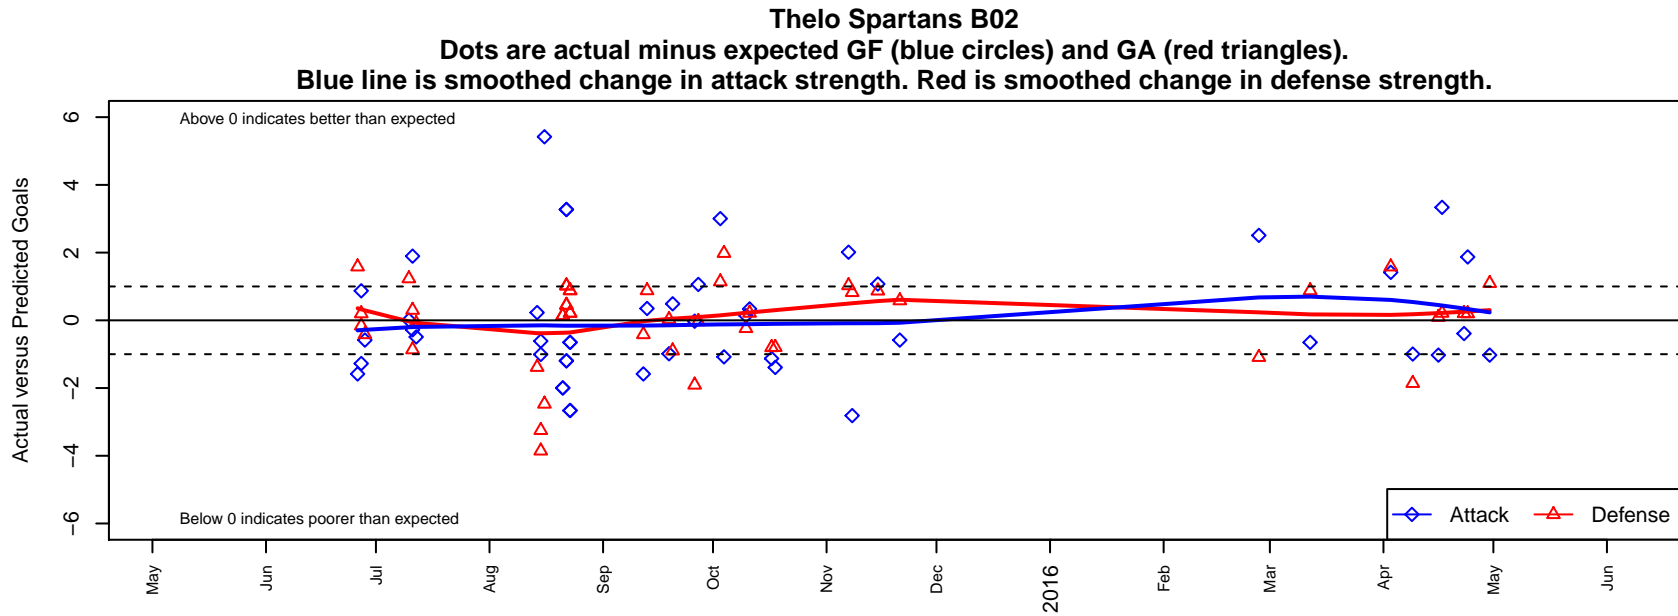

## Thelo Spartans B02

Thelo United Futbol  
 Milwaukie, OR  
 B02 total strength=954  
 attack=2.01 defense=1.44  
 fall league = PTT B02 Div 1 Green  
 spr league = Spr OYS B02 Div 1 Green

alt names used:  
 THELO UNITEDSPARTANS  
 Thelo Spartans  
 Thelo Spartans  
 Thelo United Spartans  
 Thelo United FC Spartans  
 Thelo United FC Spartans  
 Thelo United FC Spartans

**attack and defense variance (black dot)  
relative to other teams  
and top 10 in region**

**attack and defense rating  
relative to others at age  
and all opponents in last 13 months**

**Performance relative to 13 month average**